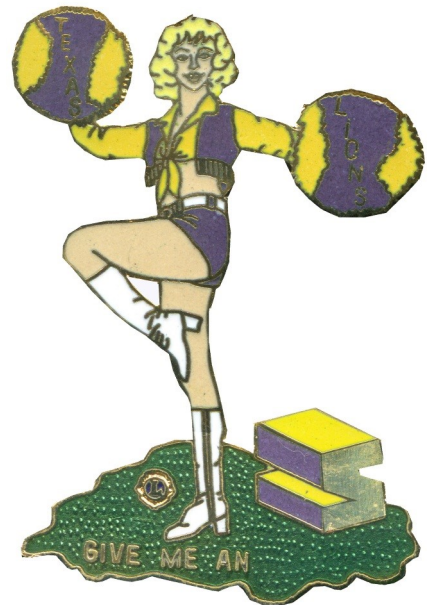

1979 Red Big "T"

1979 White Big "T"

1979 Blue Big "T"

1979 Multi Color Big "T"

Although these appear to be MD pins they were actually issued by an individual. They are being shown to eliminate confusion.

This pin was proposed for the 1998 regular MD pin but was not accepted by the MD 2 council. The regular pin was issued without the chili pepper using the same design. The designer then issued this pin. It is not an MD pin.

TEXAS - MD 2
Miscellaneous Pins

The pins shown above were issued for the San Francisco Convention in 1984. The Dallas pins shown below were issued for the Dallas Convention in 1985. They are not MD pins and origin is unknown. They are made in the same style as were the "Ride The Ebb Tide" pins. However, the Ebb pins were all clearly marked as such. Once again because they show only the designation "TEXAS", we are documenting them herein.

TEXAS - MD 2
Miscellaneous Pins

What's That Spell?

LIONS

This set of TEXAS cheerleaders has the inscription on each pin, "TEXAS LIONS", which would imply that the pins were issued by MD-2 Texas. Actually the above set was issued by an individual Lion who is now deceased and was traded rather widely at the 1985 LCI convention in Dallas, TX. Because of its popularity, he made a "prestige" version for trading at the 1986 LCI convention in New Orleans, LA. We are showing both sets to document the fact that these pins are NOT MD-2 pins, even though they are highly collectible.

This "prestige" version of the Cheerleaders are shown here and on the next page.

Miscellaneous Pins

This pin was in the publication "State Pin Color Pictorial Guide" It may be a sample.

Unknown

Unknown

Unknown