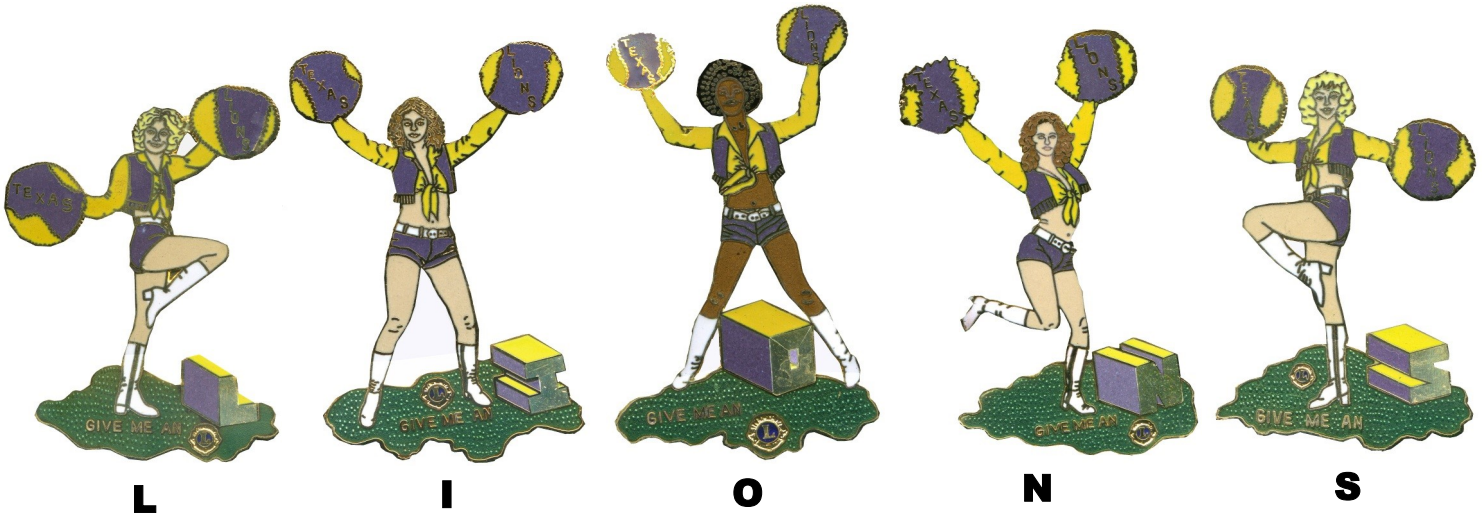

1979 Red Big "T"

1979 White Big "T"

1979 Blue Big "T"

1979 Multi Color Big "T"

Although these appear to be MD pins they were actually issued by an individual. They are being shown to eliminate confusion.

This pin was proposed for the 1998 regular MD pin but was not accepted by the MD 2 council. The regular pin was issued without the chili pepper using the same design. The designer then issued this pin. It is not an MD pin.

TEXAS - MD 2
Miscellaneous Pins

The pins shown above were issued for the San Francisco Convention in 1984. The Dallas pins shown below were issued for the Dallas Convention in 1985. They are not MD pins and origin is unknown. They are made in the same style as were the "Ride The Ebb Tide" pins. However, the Ebb pins were all clearly marked as such. Once again because they show only the designation "TEXAS", we are documenting them herein.

1976 Unknown

1996 Unknown

TEXAS - MD 2
Miscellaneous Pins

NOTE: The saddles and boots shown were actually issued by an individual Lion in Texas. The pins have become highly collectible, primarily because the only designation on them is "TEXAS", which would indicate they are MD-2 issues. In pin trader terminology, they are personal pins.

TEXAS - MD 2
Miscellaneous Pins

What's That Spell?

LIONS

This set of TEXAS cheerleaders has the inscription on each pin, "TEXAS LIONS", which would imply that the pins were issued by MD-2 Texas. Actually the above set was issued by an individual Lion who is now deceased and was traded rather widely at the 1985 LCI convention in Dallas, TX. Because of its popularity, he made a "prestige" version for trading at the 1986 LCI convention in New Orleans, LA. We are showing both sets to document the fact that these pins are NOT MD-2 pins, even though they are highly collectible.