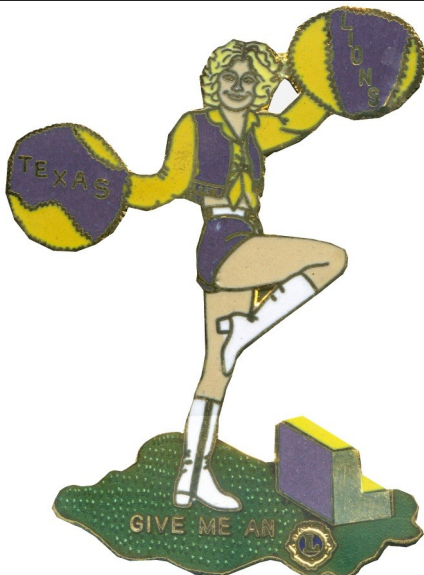

1979 Red Big "T"

1979 White Big "T"

1979 Blue Big "T"

1979 Multi Color Big "T"

Although these appear to be MD pins they were actually issued by an individual. They are being shown to eliminate confusion.

This pin was proposed for the 1998 regular MD pin but was not accepted by the MD 2 council. The regular pin was issued without the chili pepper using the same design. The designer then issued this pin. It is not an MD pin.

TEXAS - MD 2
Miscellaneous Pins

The pins shown above were issued for the San Francisco Convention in 1984. The Dallas pins shown below were issued for the Dallas Convention in 1985. They are not MD pins and origin is unknown. They are made in the same style as were the "Ride The Ebb Tide" pins. However, the Ebb pins were all clearly marked as such. Once again because they show only the designation "TEXAS", we are documenting them herein.

TEXAS - MD 2
Miscellaneous Pins

What's That Spell?

LIONS

This set of TEXAS cheerleaders has the inscription on each pin, "TEXAS LIONS", which would imply that the pins were issued by MD-2 Texas. Actually the above set was issued by an individual Lion who is now deceased and was traded rather widely at the 1985 LCI convention in Dallas, TX. Because of its popularity, he made a "prestige" version for trading at the 1986 LCI convention in New Orleans, LA. We are showing both sets to document the fact that these pins are NOT MD-2 pins, even though they are highly collectible.

This "prestige" version of the Cheerleaders are shown here and on the next page.

Miscellaneous Pins

This pin was in the publication "State Pin Color Pictorial Guide" It may be a sample.

Unknown

Unknown

Unknown